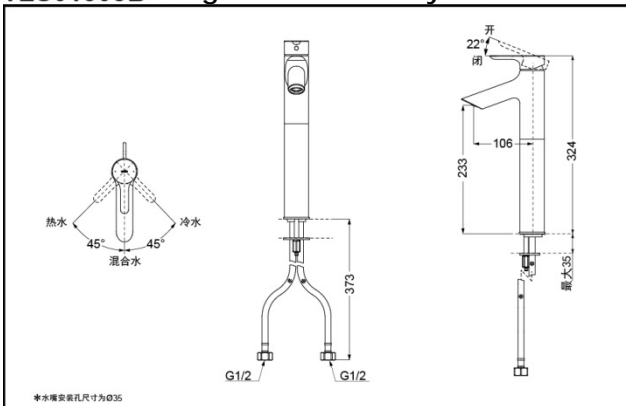

TOTO

Single-Lever Lavatory Faucet

TLS01307B
TLS01308B

TLS01307B
(W/ pop-up waste)

TLS01308B
(W/O pop-up waste)

Reduce The
Water
Technology

FEATURES

- Elegant appearance.
- Beautiful curves reveal elegant taste.
- Unique aerial technology , smooth and moderate flow presents more comfort experience and saves water as well.

SPECIFICS

Water Inlet Requirement :
0.05MPa(Dynamic
Pressure)~1.0MPa(Static
Pressure)
Water Efficiency : Grade1
Spout : Bubbler equipped

Others

Series : LB

TLS01307B Single-Lever Lavatory Faucet

*TOTO(CHINA) CO.,LTD. All rights reserved.

TLS01308B Single-Lever Lavatory Faucet

*TOTO(CHINA) CO.,LTD. All rights reserved.

TOTO(CHINA) CO.,LTD. www.toto.com.cn