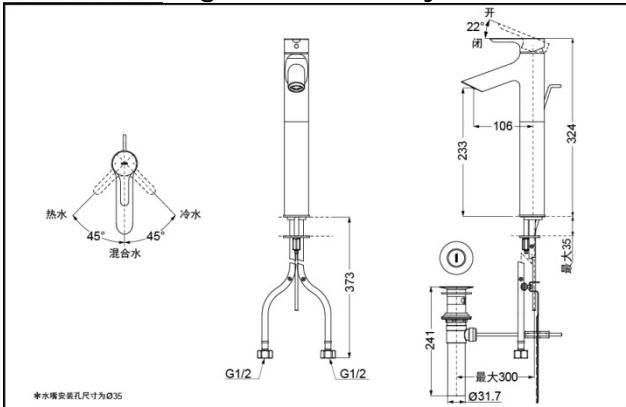

TOTO

Single-Lever Lavatory Faucet

TLS01307B
TLS01308B

TLS01307B
(W/ pop-up waste)

TLS01308B
(W/O pop-up waste)

Reduce The
Water
Technology

FEATURES

- Elegant appearance.
- Beautiful curves reveal elegant taste.
- Unique aerial technology , smooth and moderate flow presents more comfort experience and saves water as well.

SPECIFICS

Water Inlet Requirement :
0.05MPa(Dynamic
Pressure)~1.0MPa(Static
Pressure)
Water Efficiency : Grade1
Spout : Bubbler equipped

Others

Series : LB

TLS01307B Single-Lever Lavatory Faucet

*TOTO(CHINA) CO.,LTD. All rights reserved.

TLS01308B Single-Lever Lavatory Faucet

*TOTO(CHINA) CO.,LTD. All rights reserved.

TOTO(CHINA) CO.,LTD. www.toto.com.cn